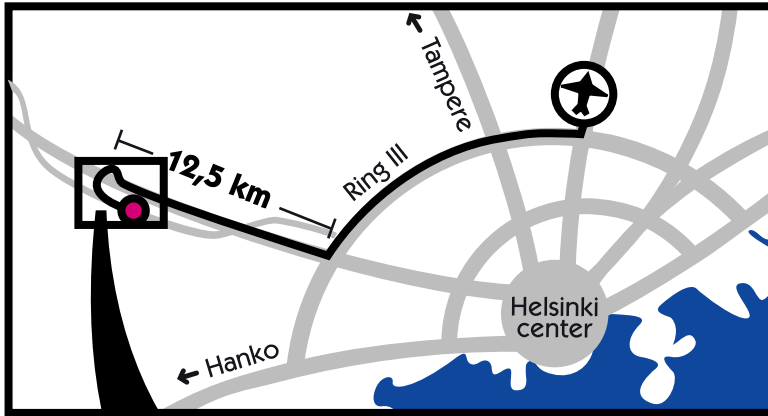

## From Helsinki-Vantaa airport to Veikkola:

- Ring III West (Länteen)
- Motorway E-18 towards Turku (faster than the old Turku main road which exits first)
- Veikkola exit
- left after exit (to Bemböle)
- left by Delipap Oy

## Continue on E-18 to Tammissaari:

- Motorway E-18 to Lohja
- From Lohja the road continues as no. 25
- At Tammissaari turn right to Björknäs (after going under the railway bridge)
- right by Delipap Oy

Tammissaari  
80 km from Helsinki