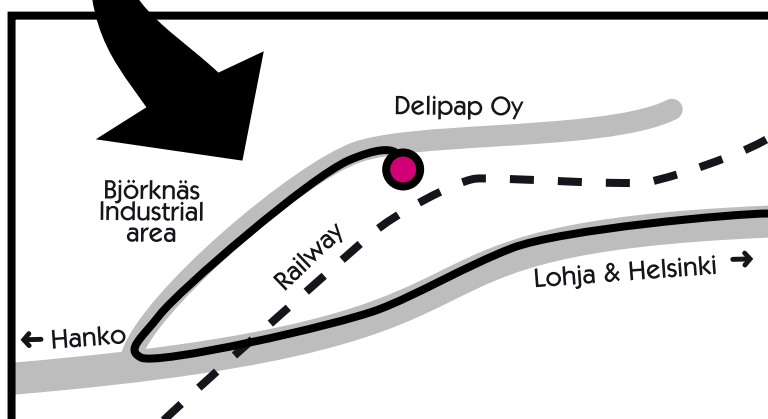

## From Helsinki-Vantaa airport to Veikkola:

- Ring III West (Länteen)
- Motorway E-18 towards Turku (faster than the old Turku main road which exits first)
- Veikkola exit
- left after exit (to Bemböle)
- left by Delipap Oy

## Continue on E-18 to Tammissaari:

- Motorway E-18 to Lohja
- From Lohja the road continues as no. 25
- At Tammissaari turn right to Björknäs (after going under the railway bridge)
- right by Delipap Oy

Tammissaari  
80 km from Helsinki