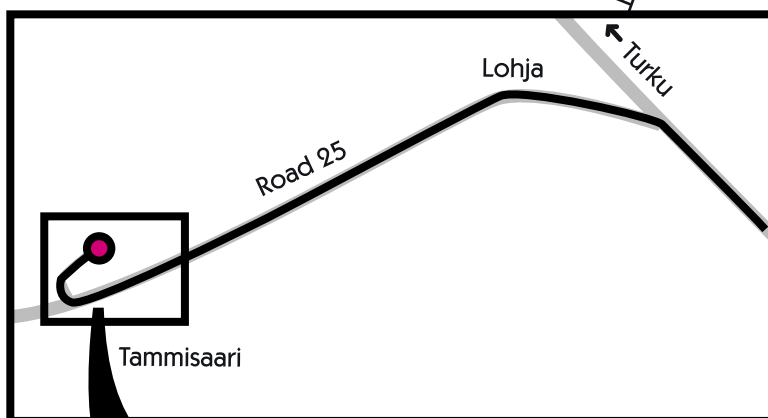

## From Helsinki-Vantaa airport to Veikkola:

- Ring III West (Länteen)
- Motorway E-18 towards Turku (faster than the old Turku main road which exits first)
- Veikkola exit
- left after exit (to Bemböle)
- left by Delipap Oy

## Continue on E-18 to Tammissaari:

- Motorway E-18 to Lohja
- From Lohja the road continues as no. 25
- At Tammissaari turn right to Björknäs (after going under the railway bridge)
- right by Delipap Oy

Tammissaari  
80 km from Helsinki