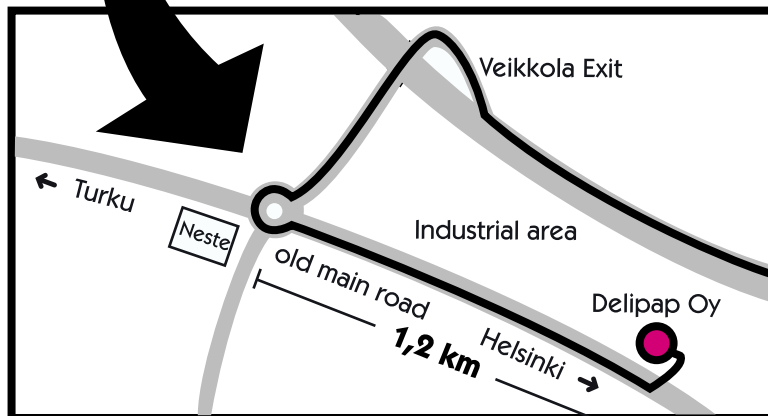

## From Helsinki-Vantaa airport to Veikkola:

- Ring III West (Länteen)
- Motorway E-18 towards Turku (faster than the old Turku main road which exits first)
- Veikkola exit
- left after exit (to Bemböle)
- left by Delipap Oy

## Continue on E-18 to Tammissaari:

- Motorway E-18 to Lohja
- From Lohja the road continues as no. 25
- At Tammissaari turn right to Björknäs (after going under the railway bridge)
- right by Delipap Oy

Tammissaari  
80 km from Helsinki